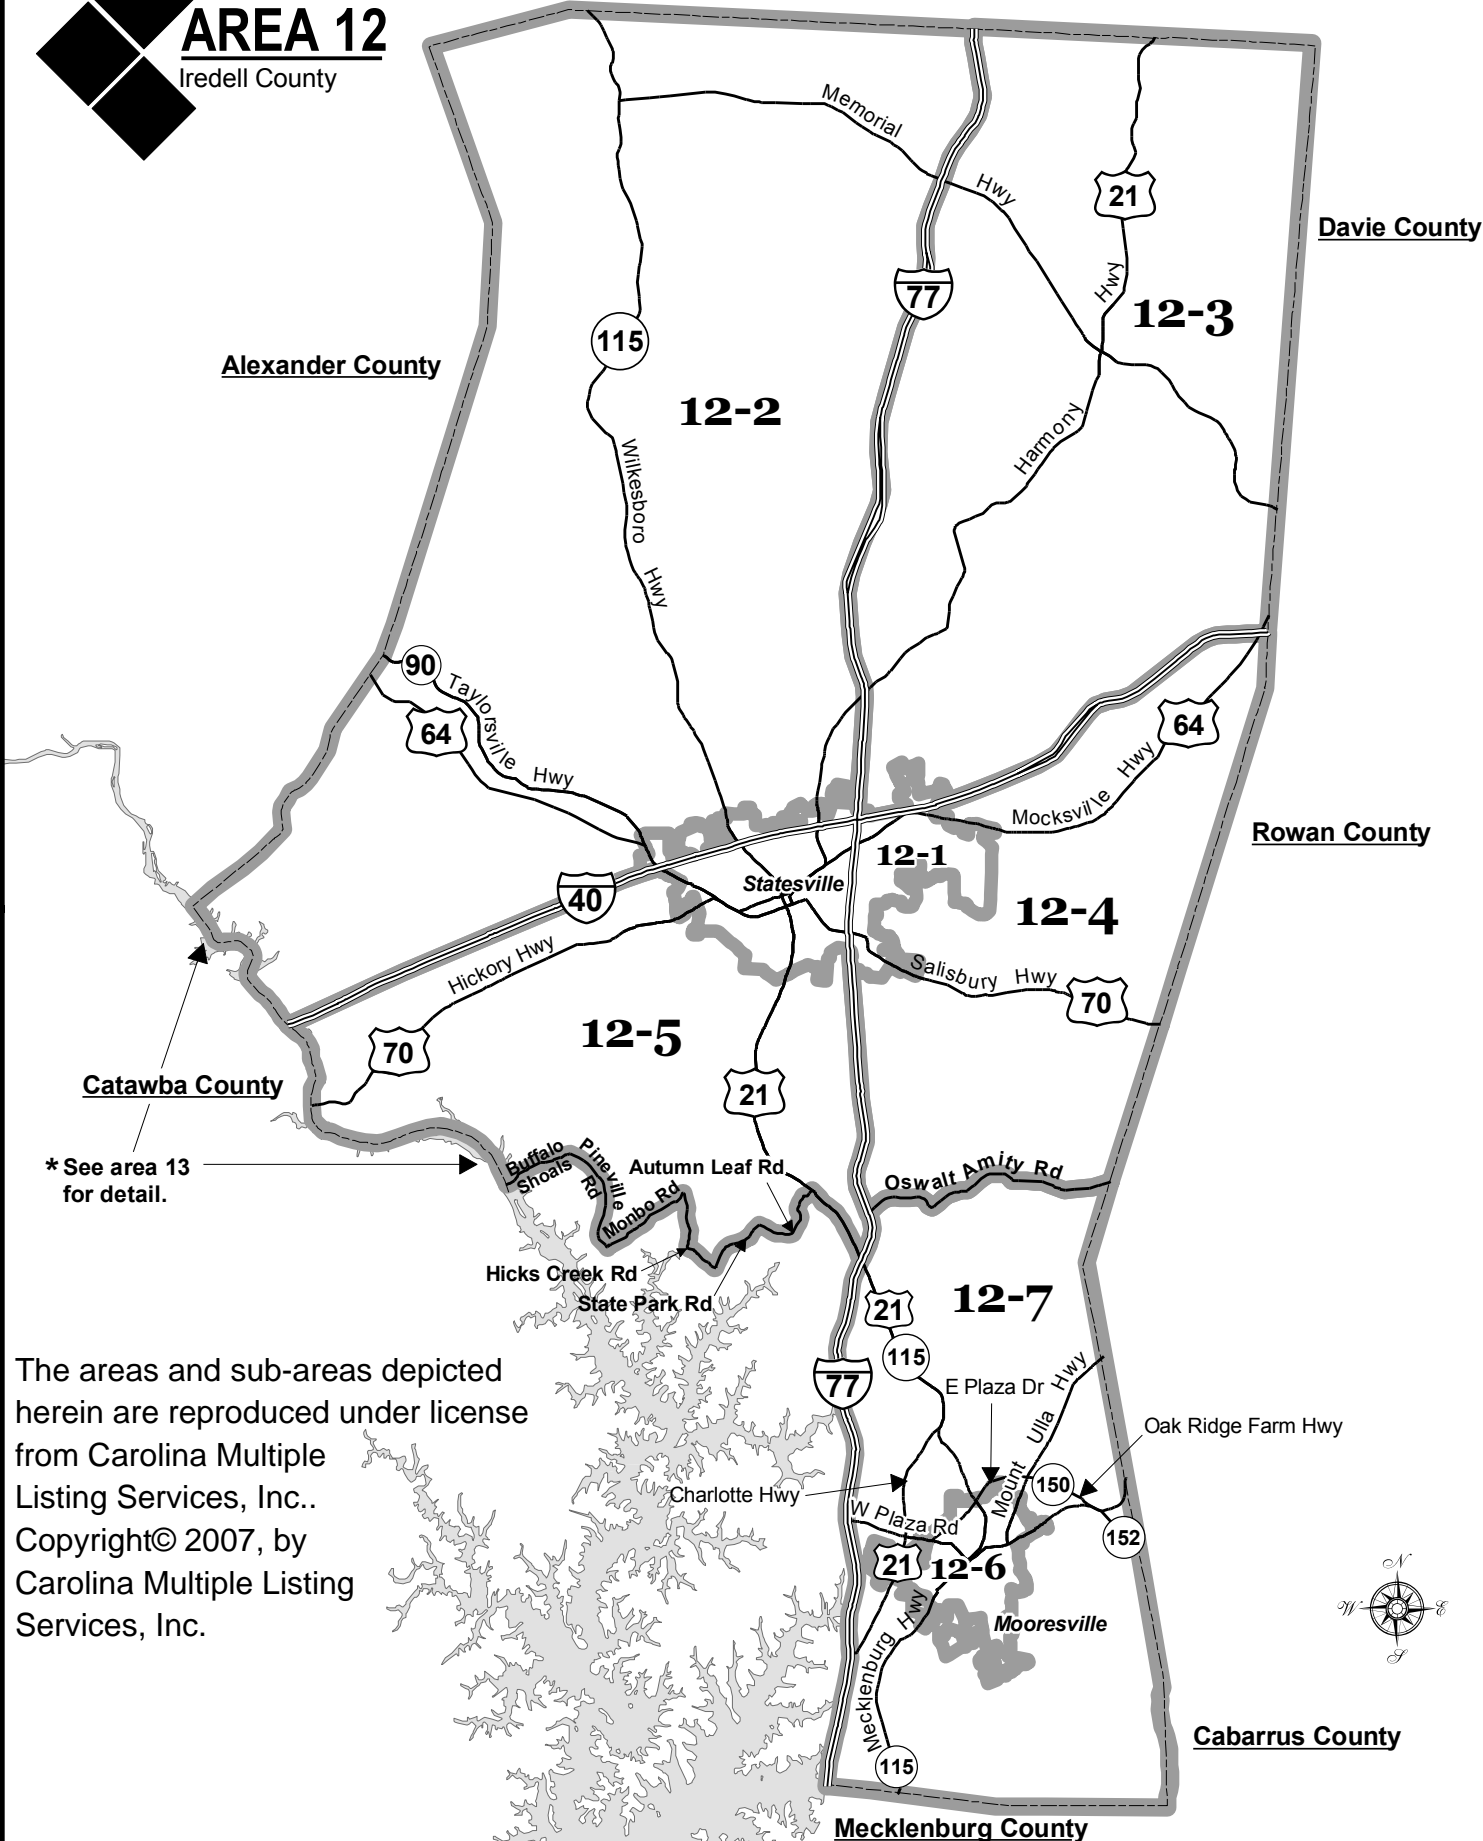

# AREA 12

Iredell County

Wilkes County

Yadkin County

Davie County

Alexander County

Rowan County

Catawba County

Cabarrus County

Mecklenburg County

\* See area 13 for detail.

The areas and sub-areas depicted herein are reproduced under license from Carolina Multiple Listing Services, Inc..  
 Copyright© 2007, by Carolina Multiple Listing Services, Inc.